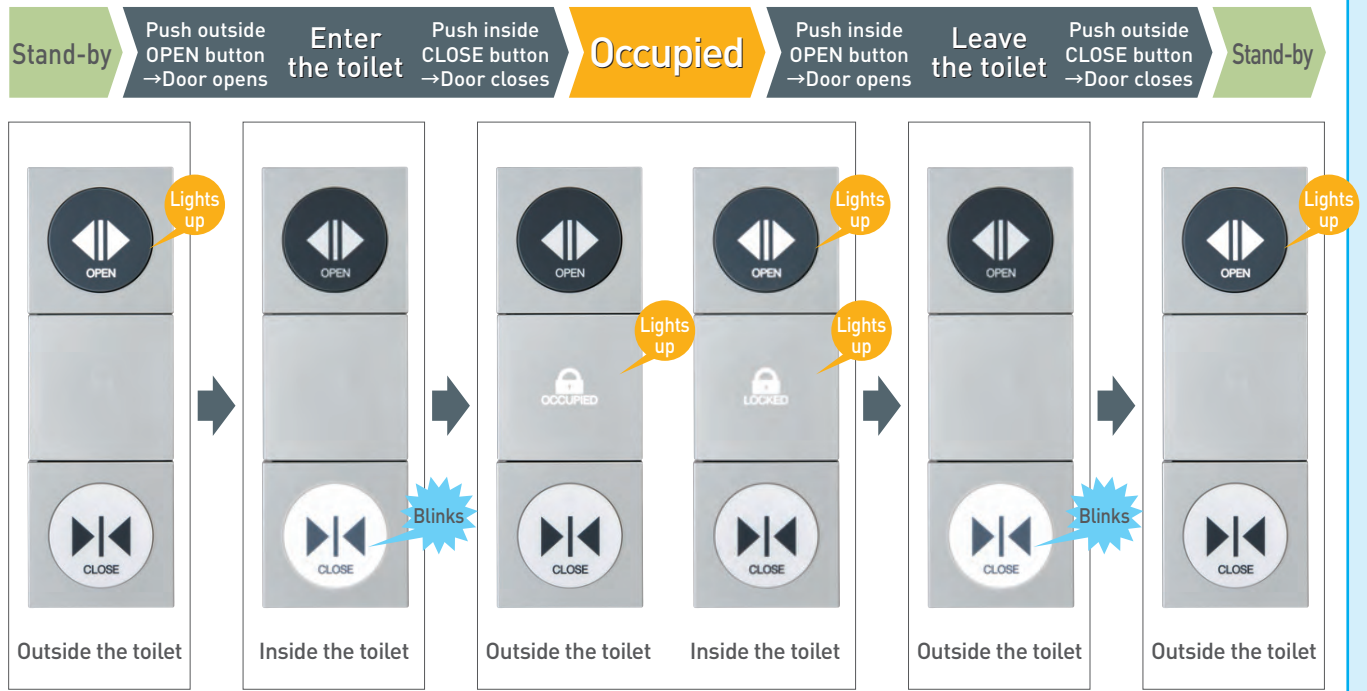

Operation image

Nabtesco Corporation

Accessibility Innovations Company

Address : JA Kyosai Bldg., 7-9,
Hirakawacho 2-chome,
Chiyoda-ku, Tokyo,
102-0093, Japan

Phone : +81(0)3-5213-1157
Fax : +81(0)3-5213-1173