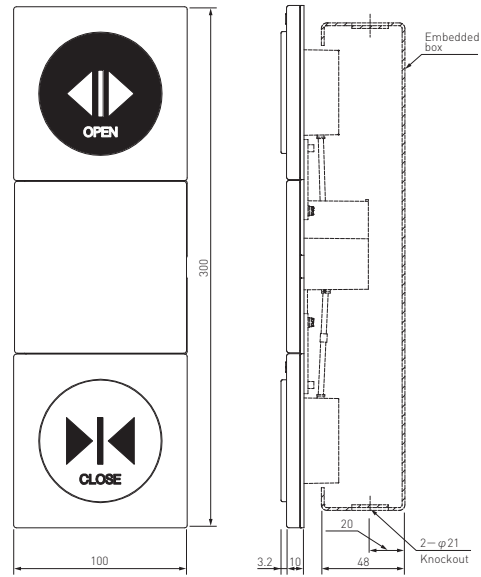

HDS-4P

Push Button Switch

For Multipurpose Toilet Door Unit

Universally designed door operation switch for public toilets achieves both harmony with toilet space and usability

Specification

Product name	HDS-4P Push Button Switch
Detection method	Pressure detection (Push-button type)
Operation force	Approx. 5N
Indicator light	White LED
Installation	Embedded in the wall ※Option: exposed on the wall
Dimension (mm)	[Switch] W100×H300×D13 [Embedded box] W80×H280×D48 [Exposed box] W100×H300×D48
Material	[Switch] ABS resin [Embedded box] SPCC (Steel black painting) [Exposed box] SPCC (Steel metal painting)
Remark	Can be installed vertically or horizontally
Audio guidance (Option)	Speaker built-in

Dimensions (mm)