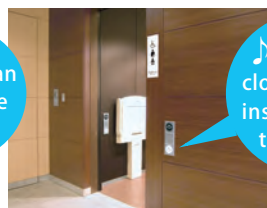

※Multipurpose Toilet shown above is RESTROOM ITEM01 manufactured and sold by TOTO LTD. in Japan.

Intelligibility

■ Guidance by illumination and sound

- The button to be pushed next lights up

This helps users push the correct button without having to think.

※See the illustrative image of the operational flow on the reverse side.

- Pushing button makes beep sound for confirmation of operation

NEW (Option)

- Step-by-step guidance is provided

Four languages are selectable. (English/Japanese/Chinese/Korean)